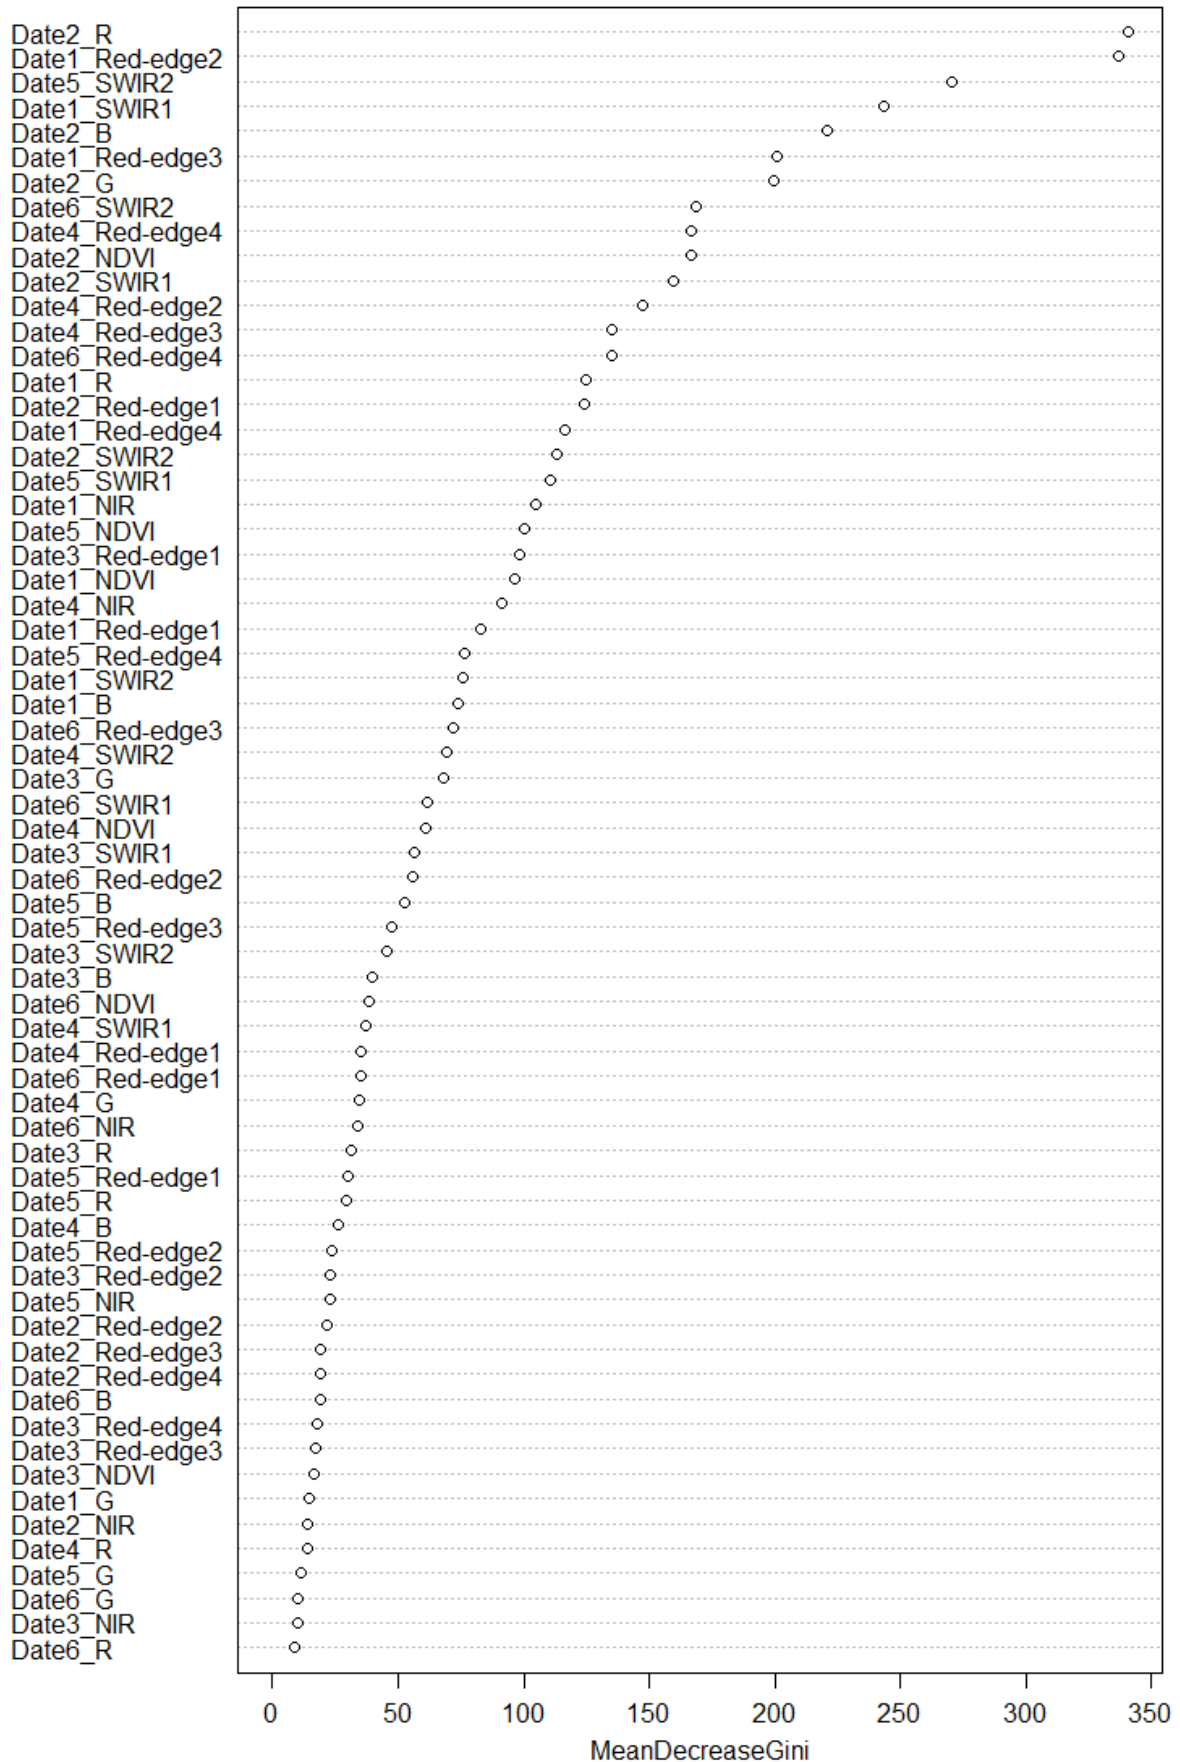

Appendix A

Features importance ranking by mean decrease effect on the Gini index, for rubber tree discrimination from forest, based on all six Sentinel-2 images. Dates are chronologically numbered.