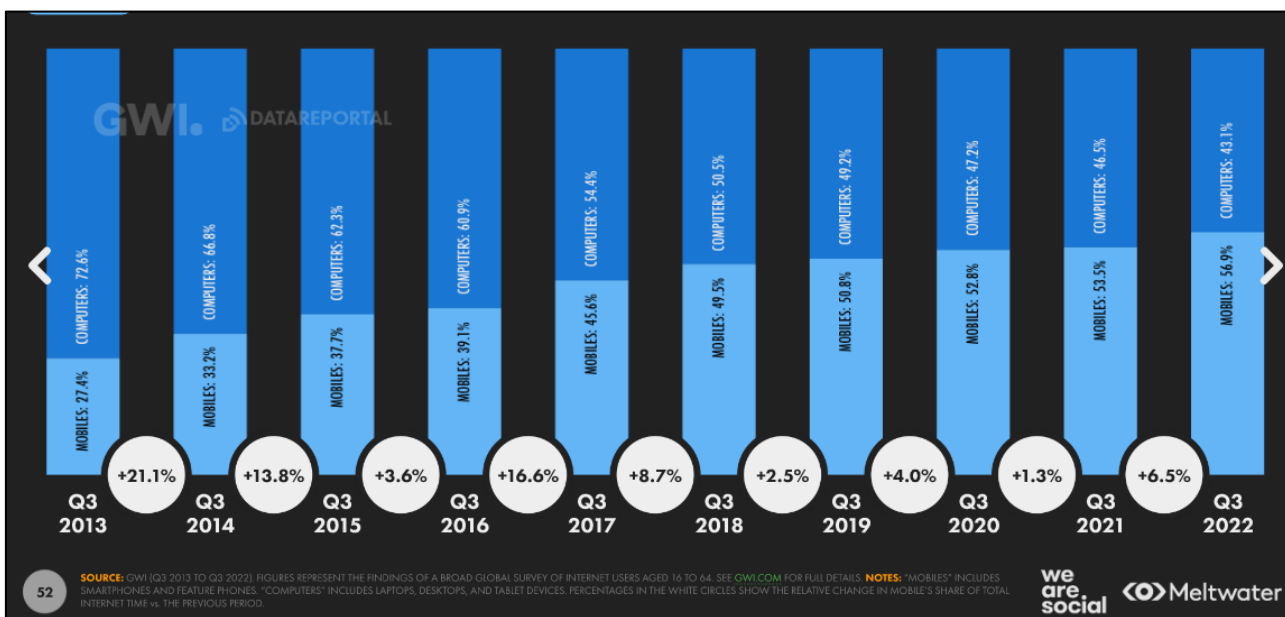

### Share of daily Internet time by device

Source: Data Reportal, (2023)