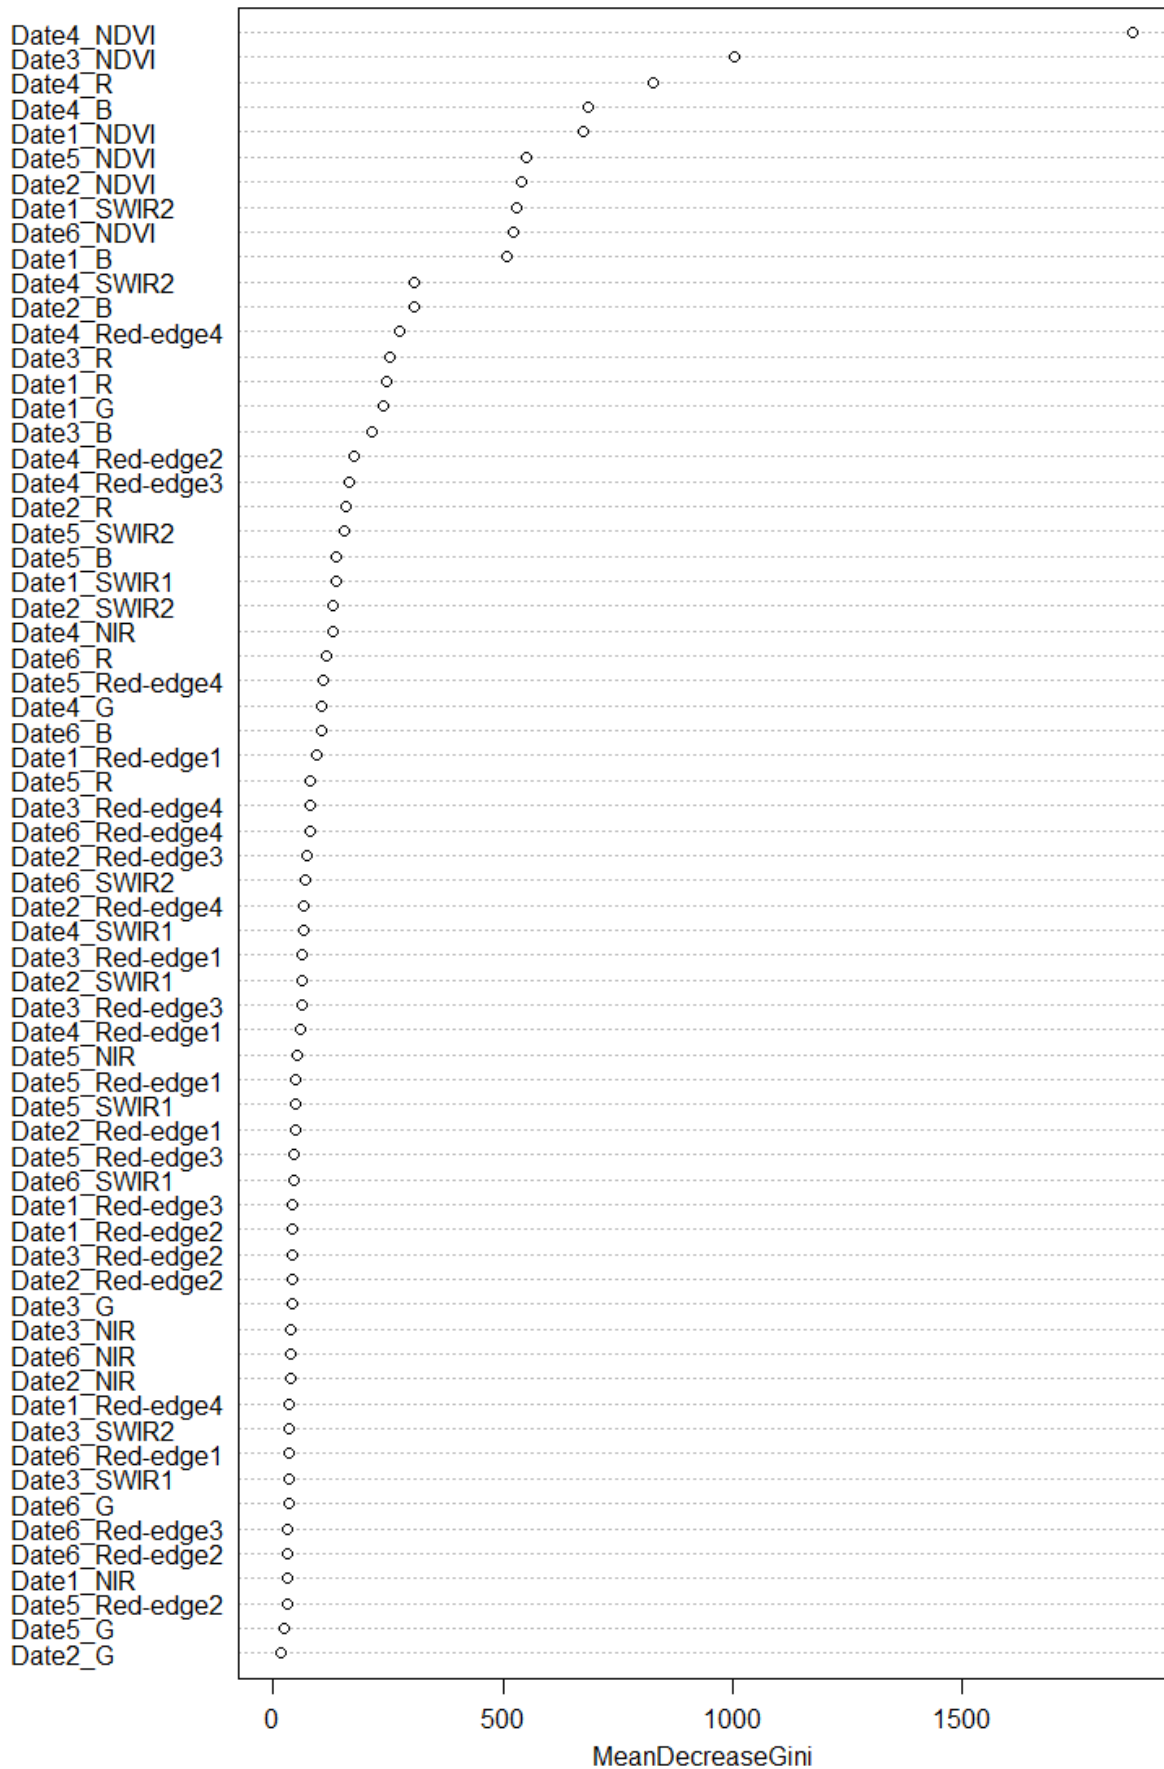

Appendix B

Features importance ranking by mean decrease effect on the Gini index, for the forest/non-forest discrimination, based on all six Sentinel-2 images. Dates are chronologically numbered.